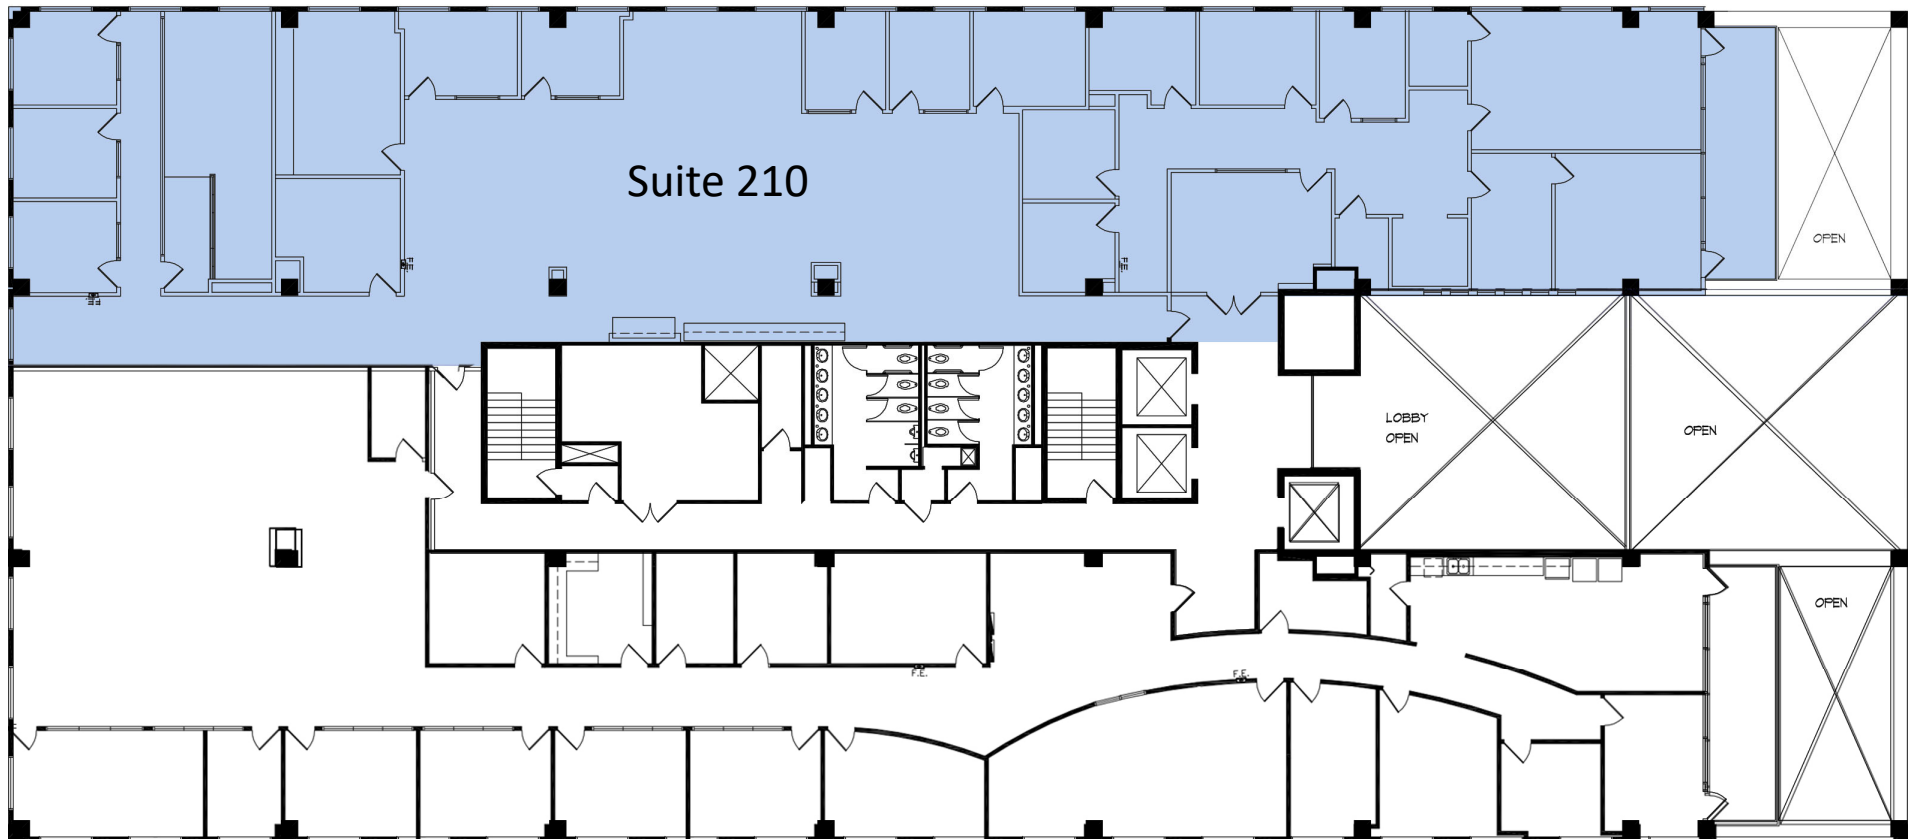

# CYPRESS PARK WEST

6700 & 6750 NORTH ANDREWS AVENUE  
FT. LAUDERDALE, FL

CYPRESS PARK WEST I  
SUITE 210 – 7,946 SF

Jonathan Kingsley  
Executive Managing Director  
+1 954 652 4610  
jonathan.kingsley@colliers.com