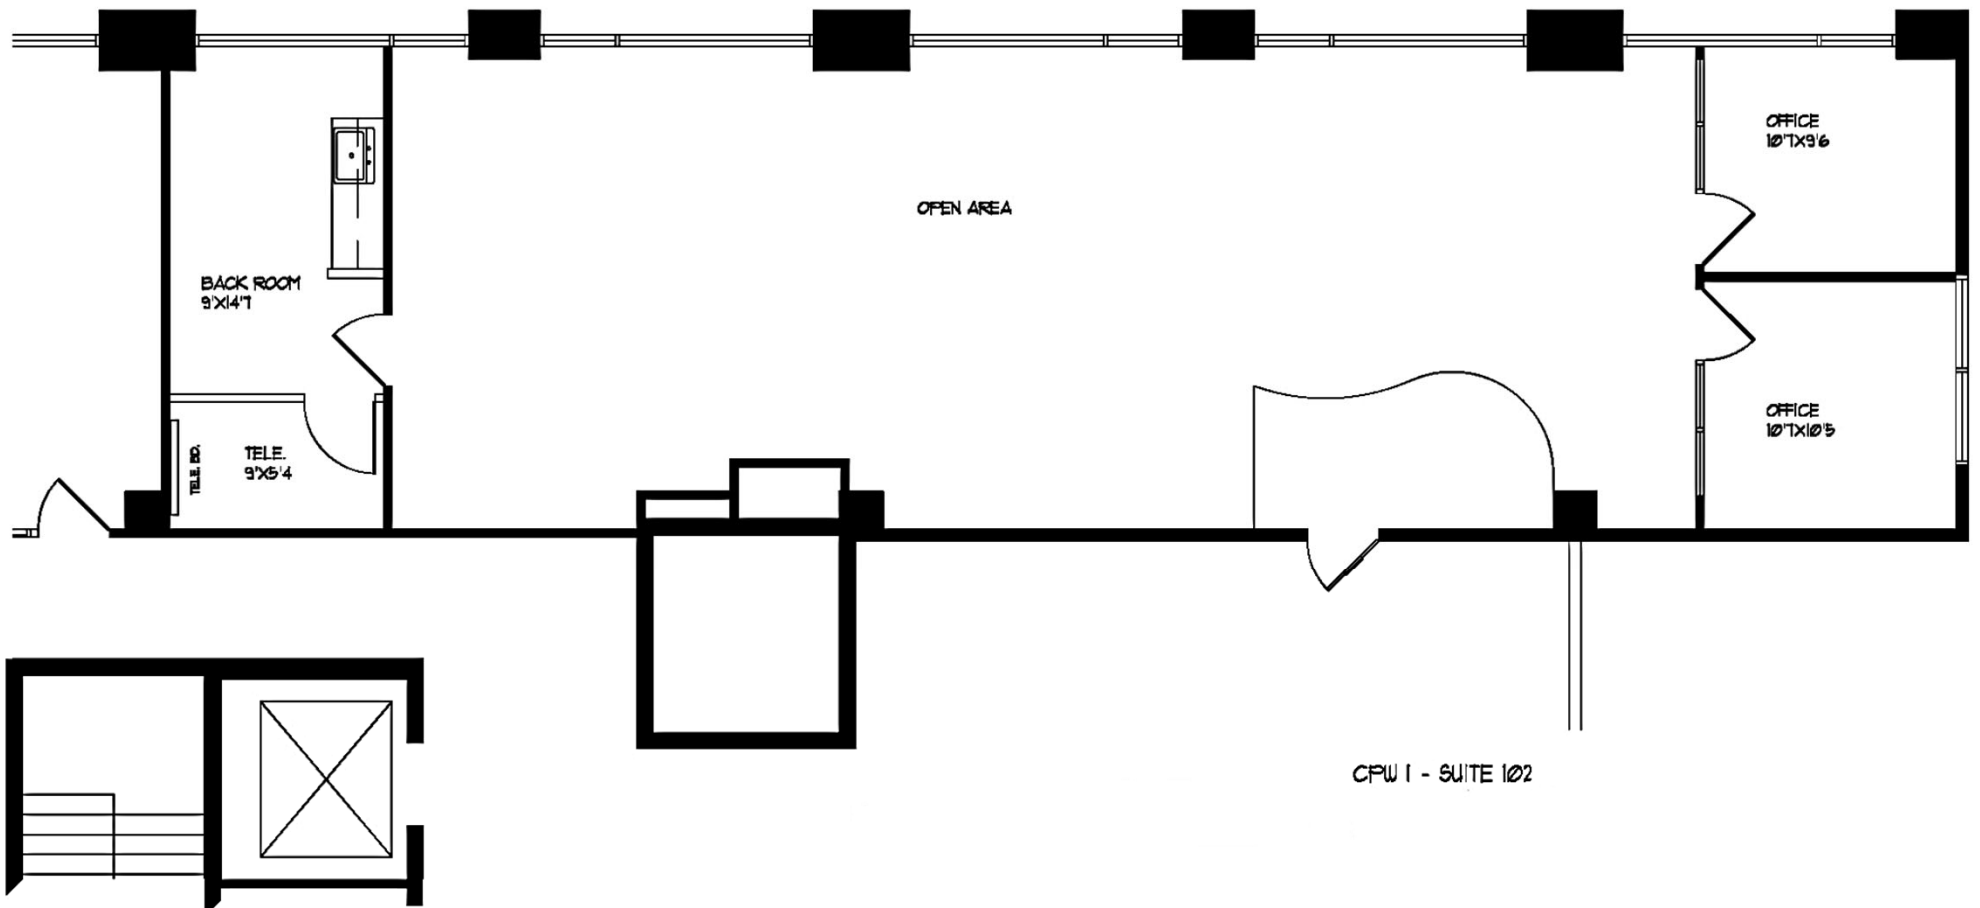

CYPRESS PARK WEST

6700 & 6750 NORTH ANDREWS AVENUE
FT. LAUDERDALE, FL

CYPRESS PARK WEST I
SUITE 102 – 1,785 SF

Jonathan Kingsley
Executive Managing Director
+1 954 652 4610
jonathan.kingsley@colliers.com