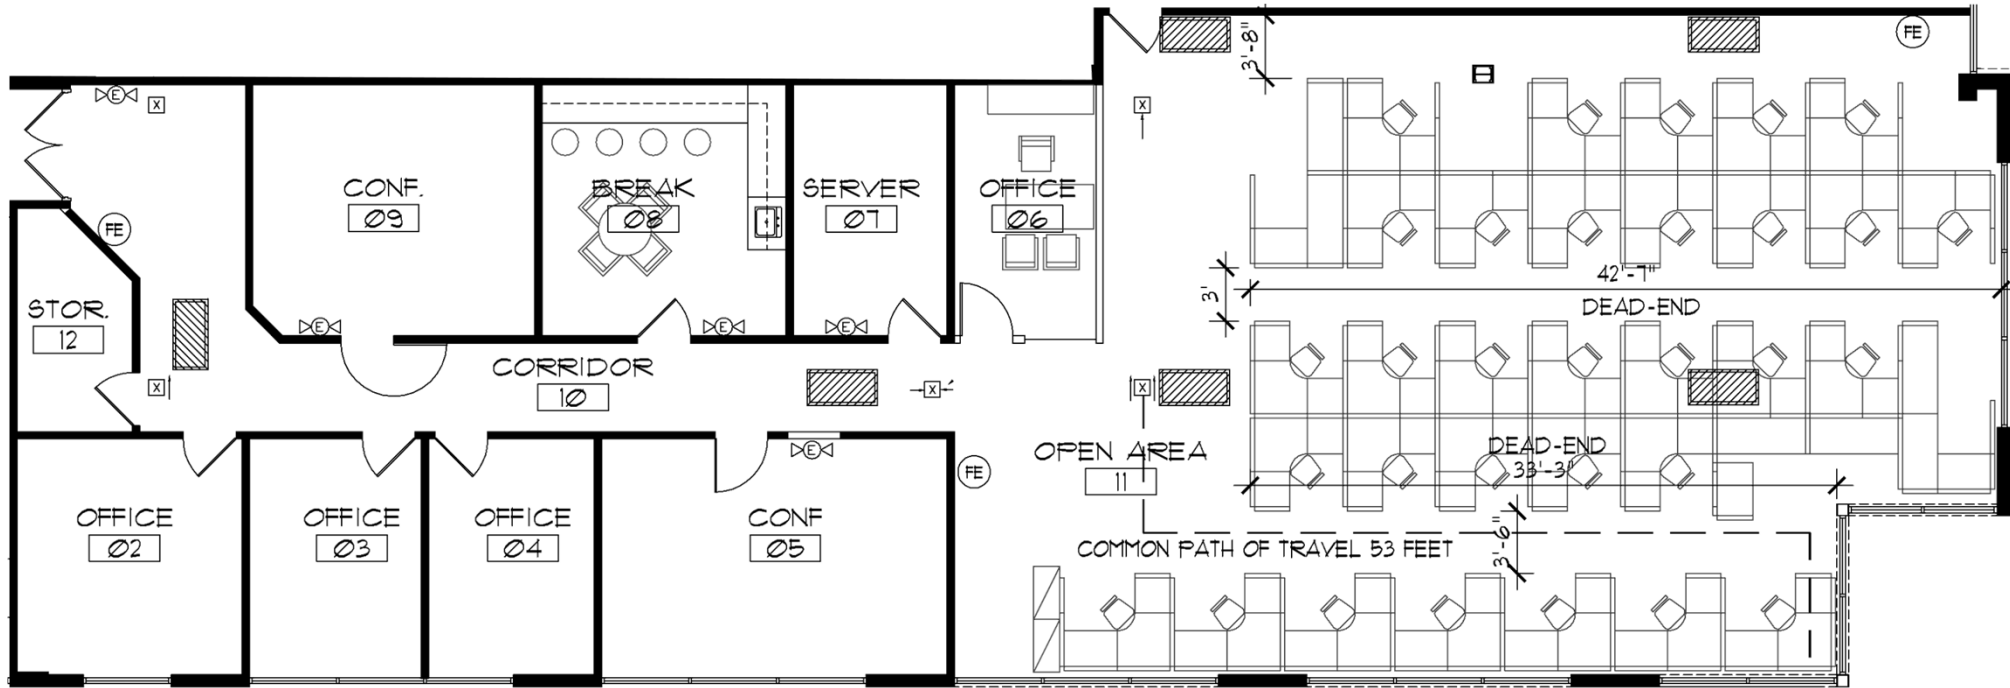

# CYPRESS PARK WEST

6700 & 6750 NORTH ANDREWS AVENUE  
FT. LAUDERDALE, FL

CYPRESS PARK WEST II  
SUITE 150 – 4,577 SF

Jonathan Kingsley  
Executive Managing Director  
+1 954 652 4610  
jonathan.kingsley@colliers.com