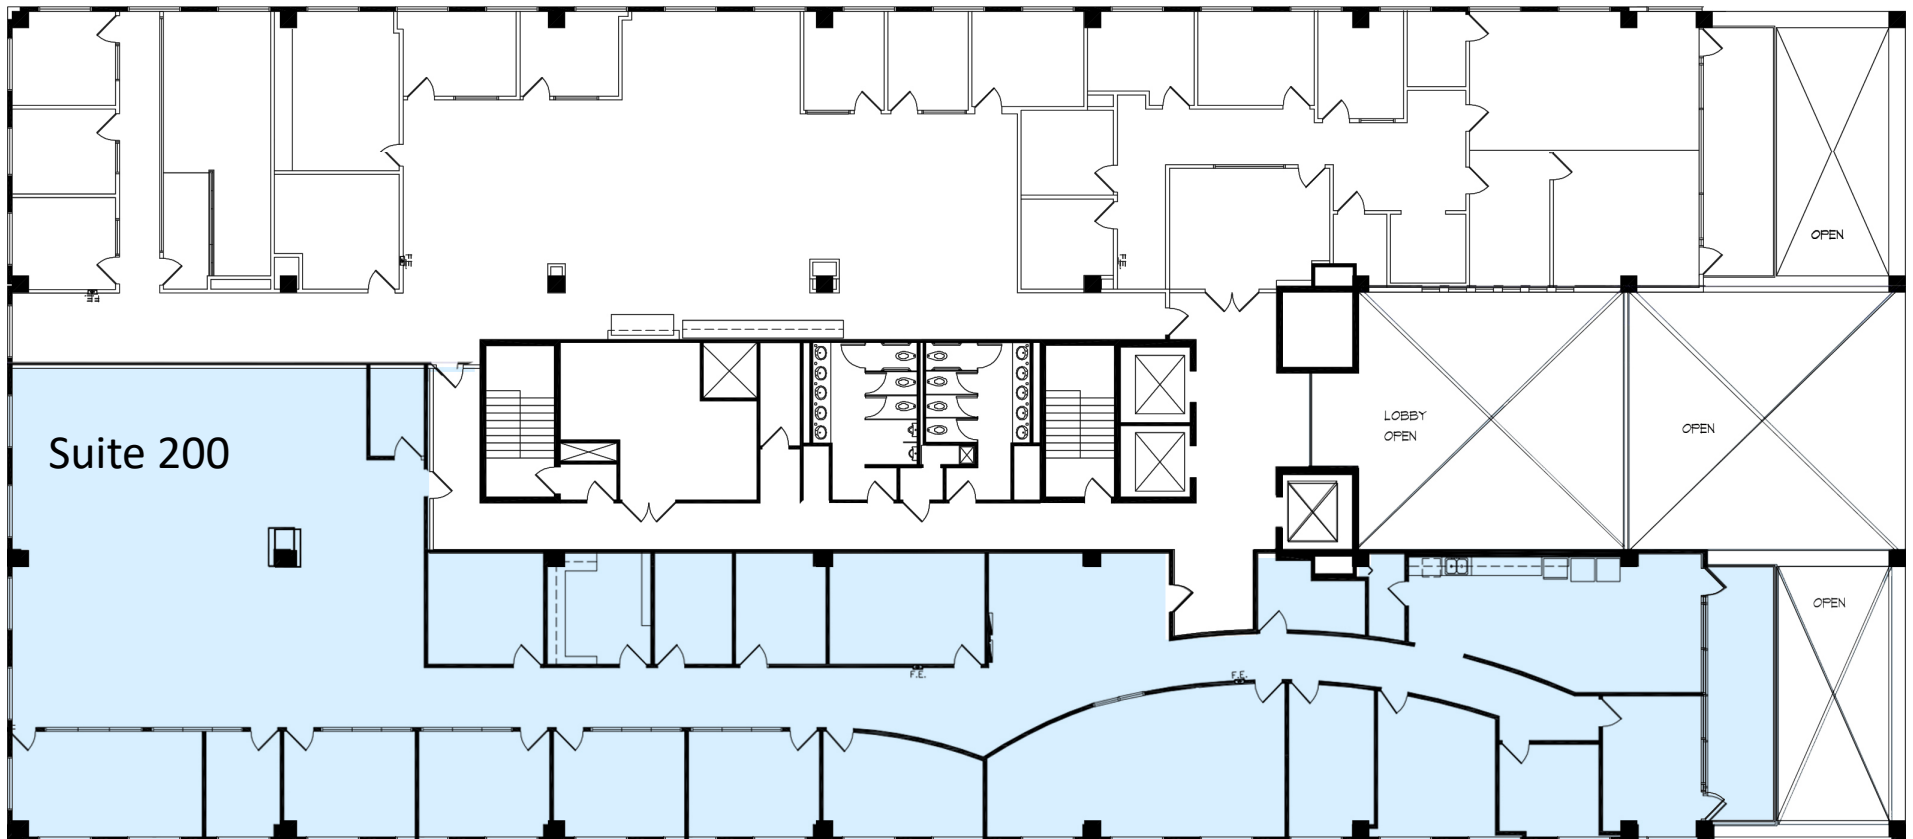

CYPRESS PARK WEST

6700 & 6750 NORTH ANDREWS AVENUE
FT. LAUDERDALE, FL

CYPRESS PARK WEST I
SUITE 200 – 8,018 SF

Jonathan Kingsley
Executive Managing Director
+1 954 652 4610
jonathan.kingsley@colliers.com