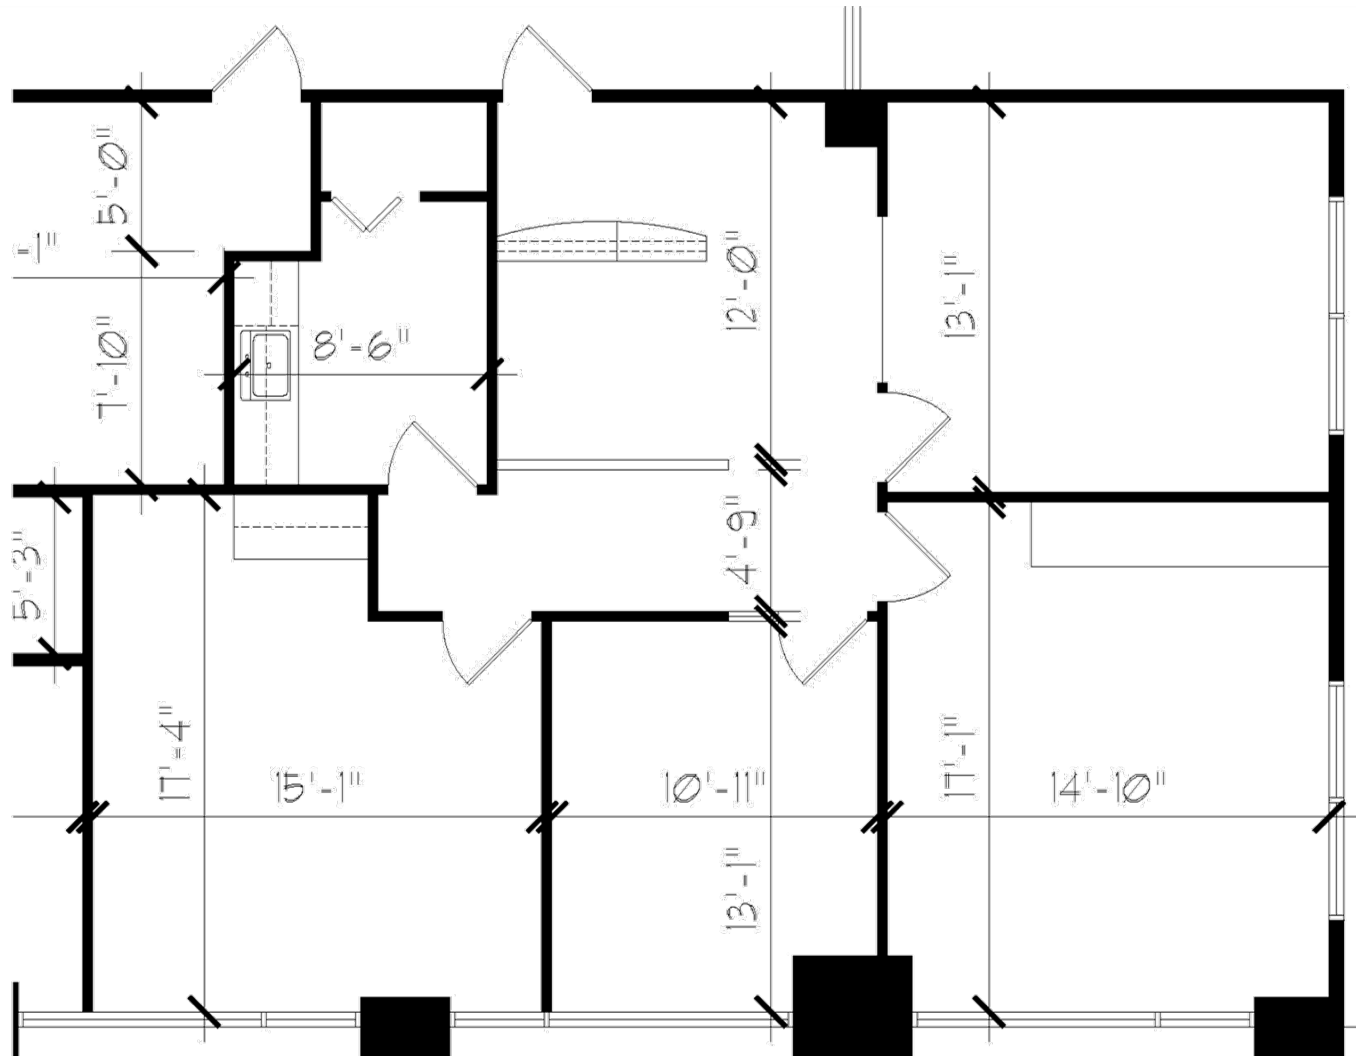

# CYPRESS PARK WEST

6700 & 6750 NORTH ANDREWS AVENUE  
FT. LAUDERDALE, FL

CYPRESS PARK WEST I  
SUITE 101 – 1,342 SF

Jonathan Kingsley  
Executive Managing Director  
+1 954 652 4610  
jonathan.kingsley@colliers.com