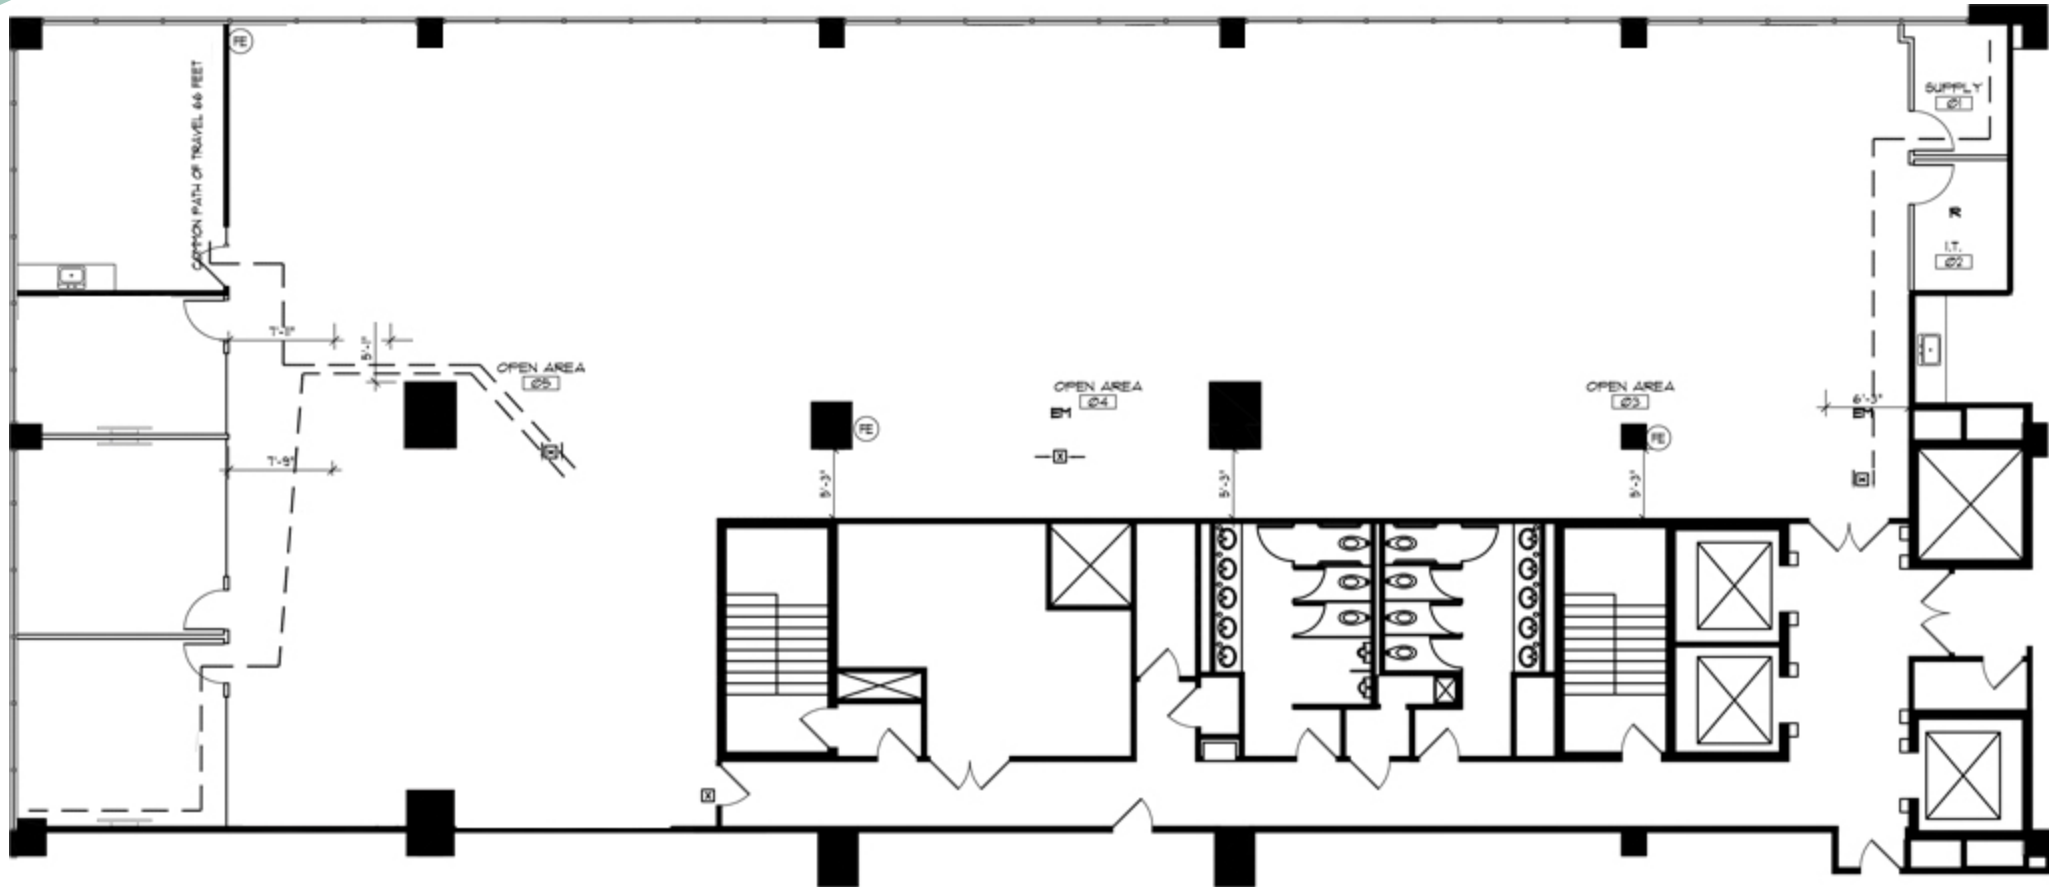

# CYPRESS PARK WEST

6700 & 6750 NORTH ANDREWS AVENUE  
FT. LAUDERDALE, FL

CYPRESS PARK WEST I  
SUITE 550 – 7,840 SF

Jonathan Kingsley  
Executive Managing Director  
+1 954 652 4610  
jonathan.kingsley@colliers.com