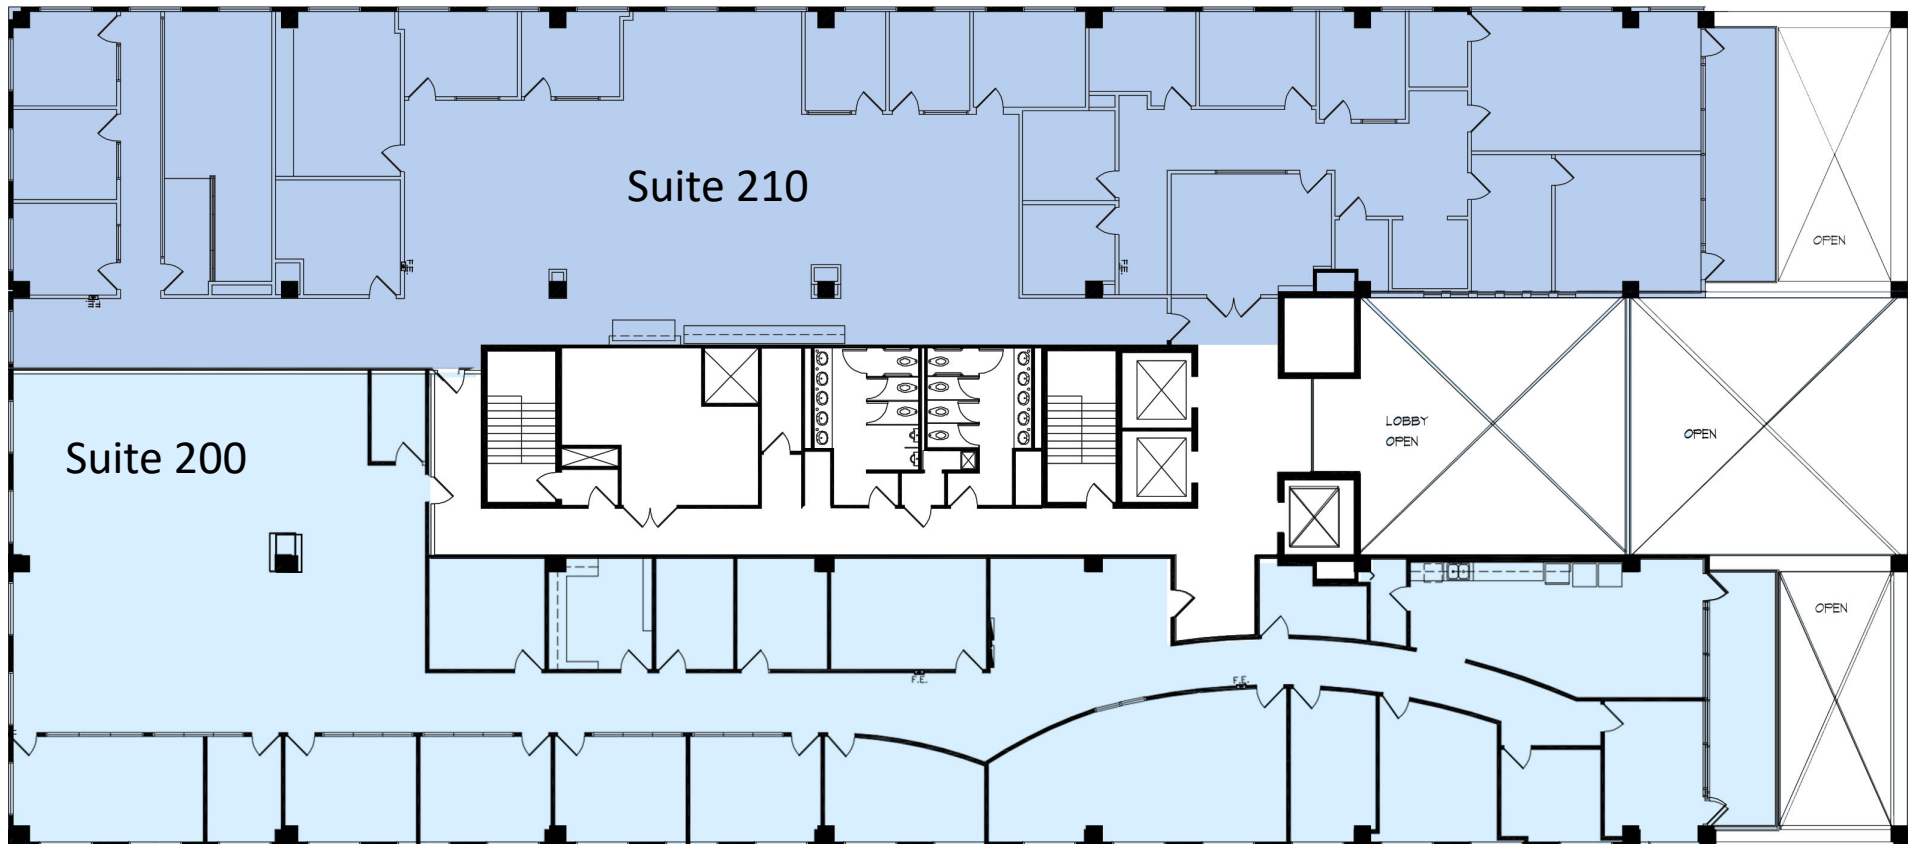

# CYPRESS PARK WEST

6700 & 6750 NORTH ANDREWS AVENUE  
FT. LAUDERDALE, FL

CYPRESS PARK WEST I  
2<sup>nd</sup> Floor – 15,964 SF

Jonathan Kingsley  
Executive Managing Director  
+1 954 652 4610  
jonathan.kingsley@colliers.com