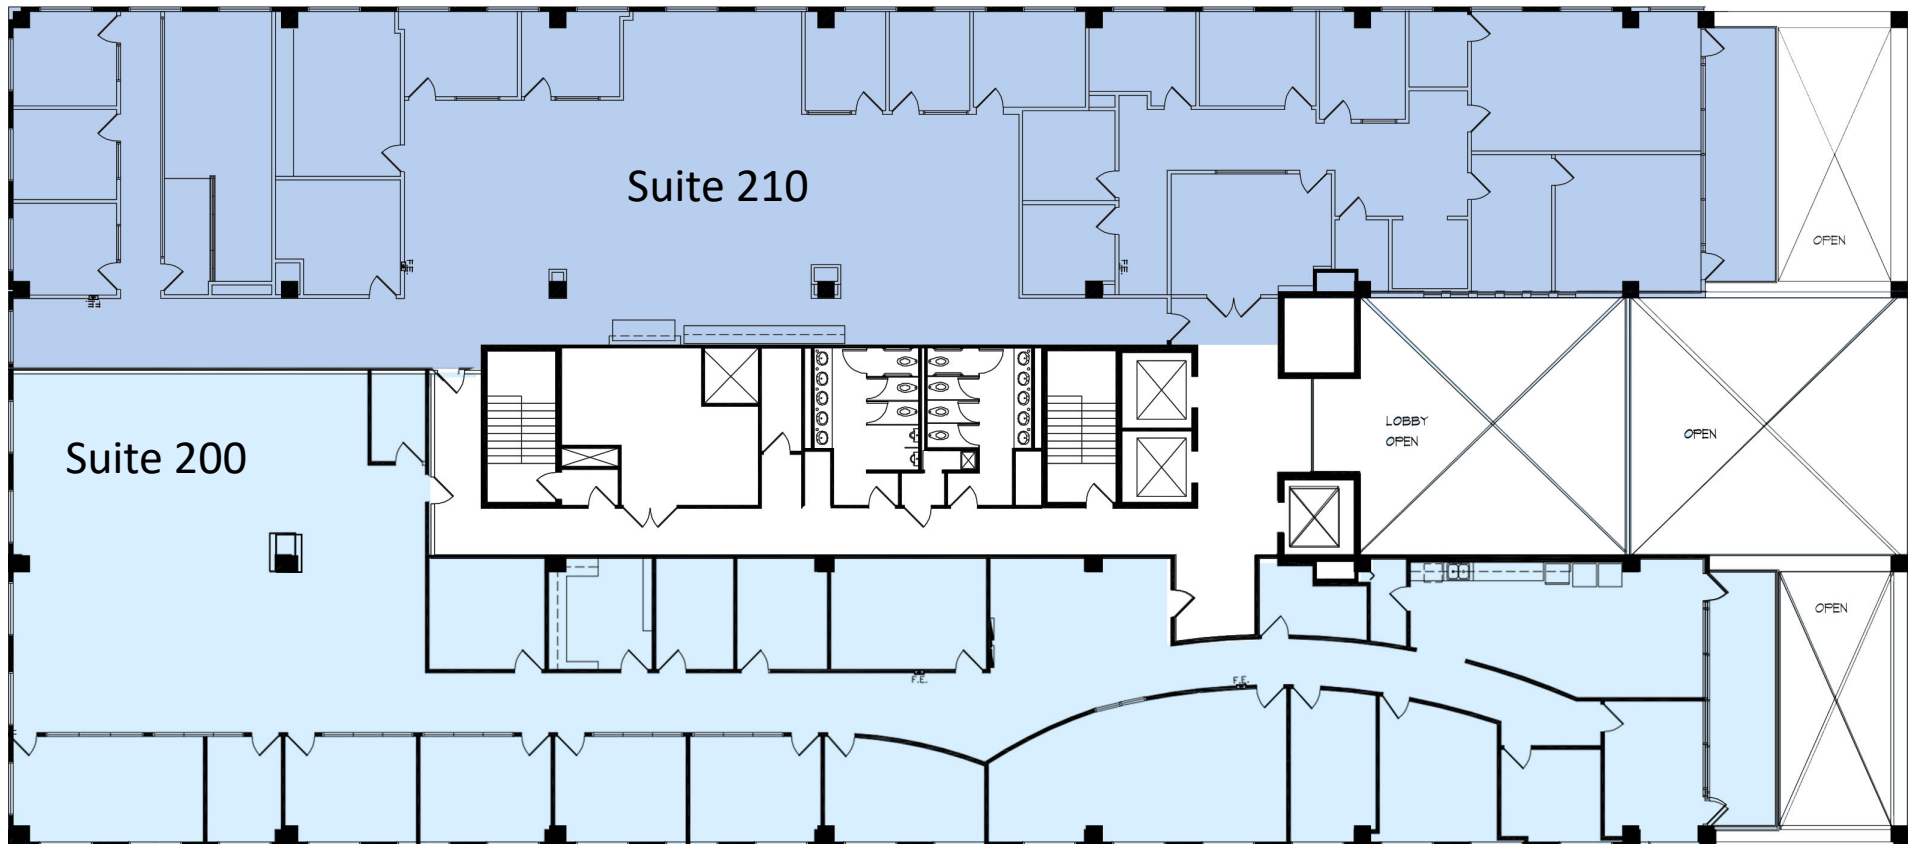

CYPRESS PARK WEST

6700 & 6750 NORTH ANDREWS AVENUE
FT. LAUDERDALE, FL

CYPRESS PARK WEST I
2nd Floor – 15,964 SF

Jonathan Kingsley
Executive Managing Director
+1 954 652 4610
jonathan.kingsley@colliers.com