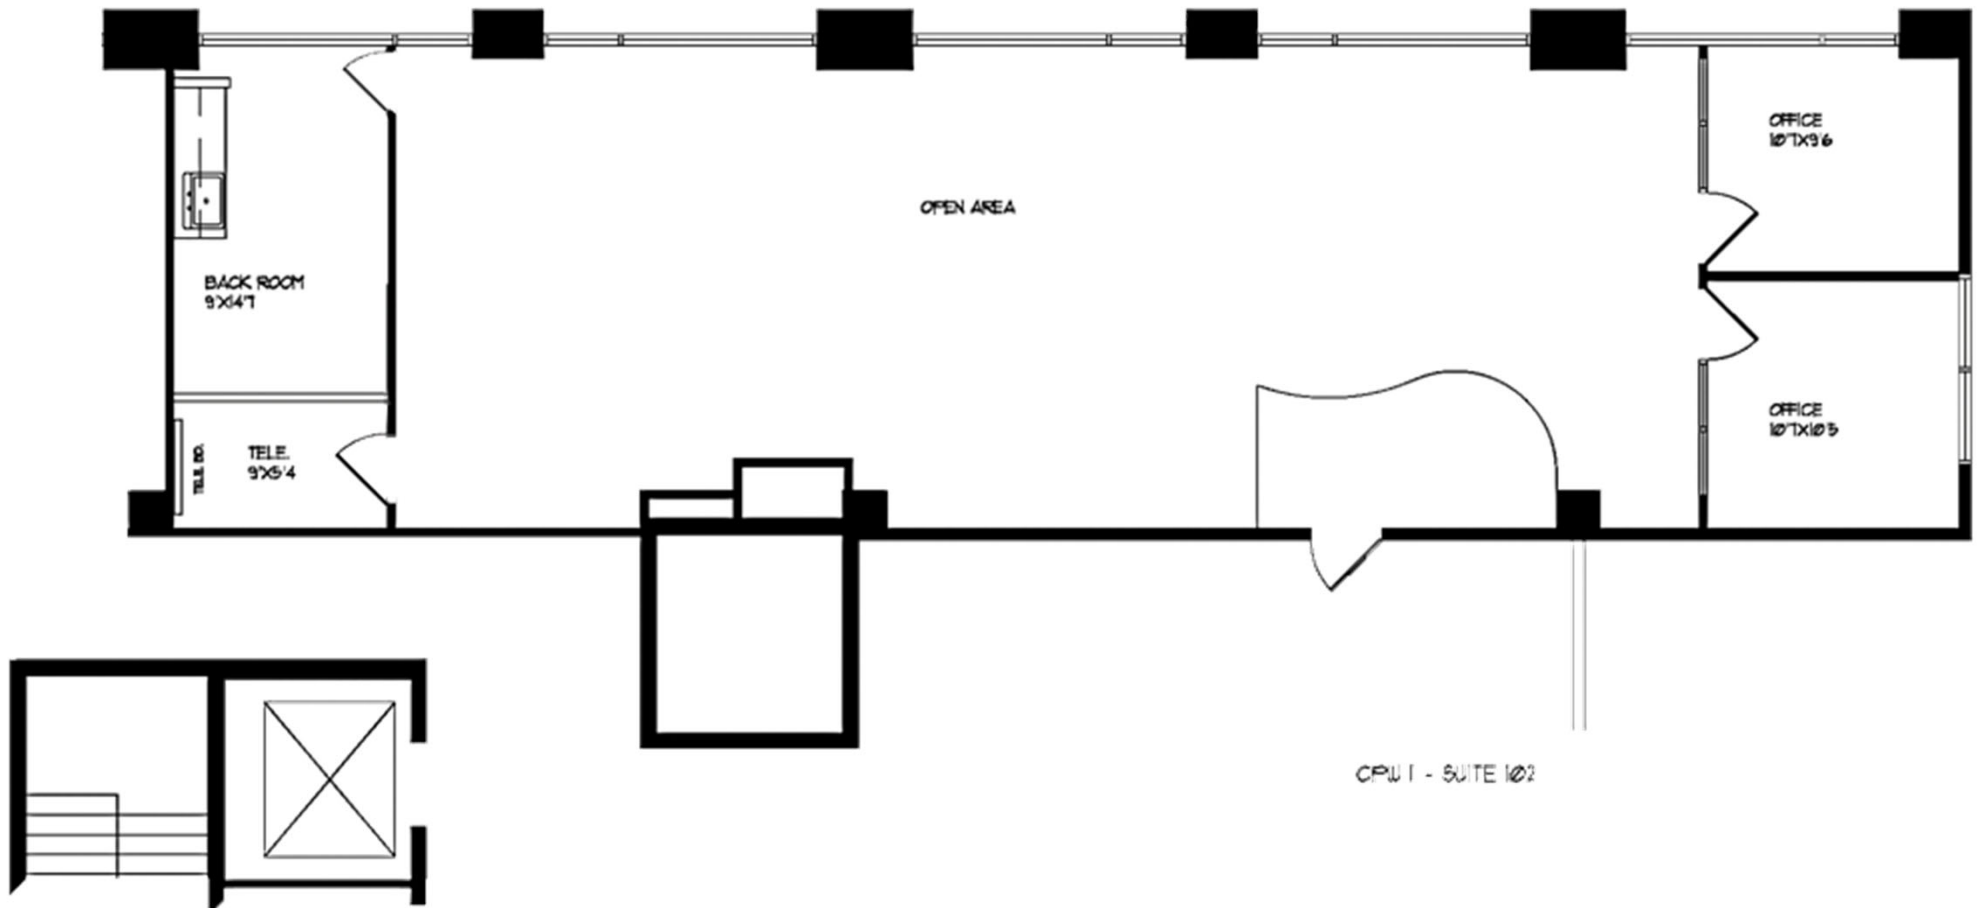

# CYPRESS PARK WEST

6700 & 6750 NORTH ANDREWS AVENUE  
FT. LAUDERDALE, FL

CYPRESS PARK WEST I  
SUITE 102 – 1,785 SF

Jonathan Kingsley  
Executive Managing Director  
+1 954 652 4610  
jonathan.kingsley@colliers.com