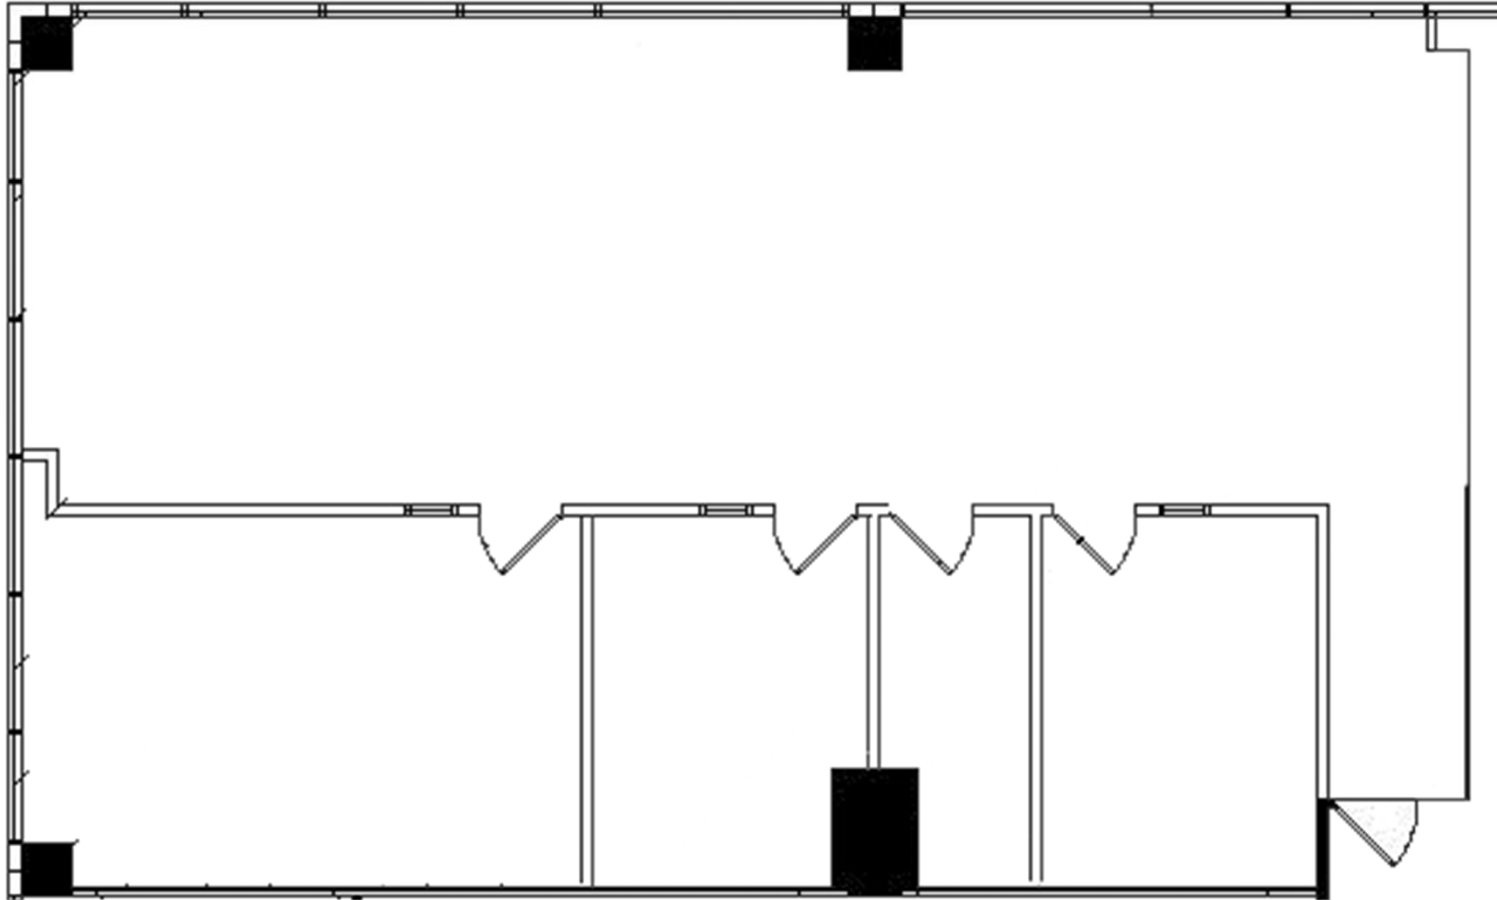

CYPRESS PARK WEST

6700 & 6750 NORTH ANDREWS AVENUE
FT. LAUDERDALE, FL

CYPRESS PARK WEST I
SUITE 402 – 1,915 SF

Jonathan Kingsley
Executive Managing Director
+1 954 652 4610
jonathan.kingsley@colliers.com