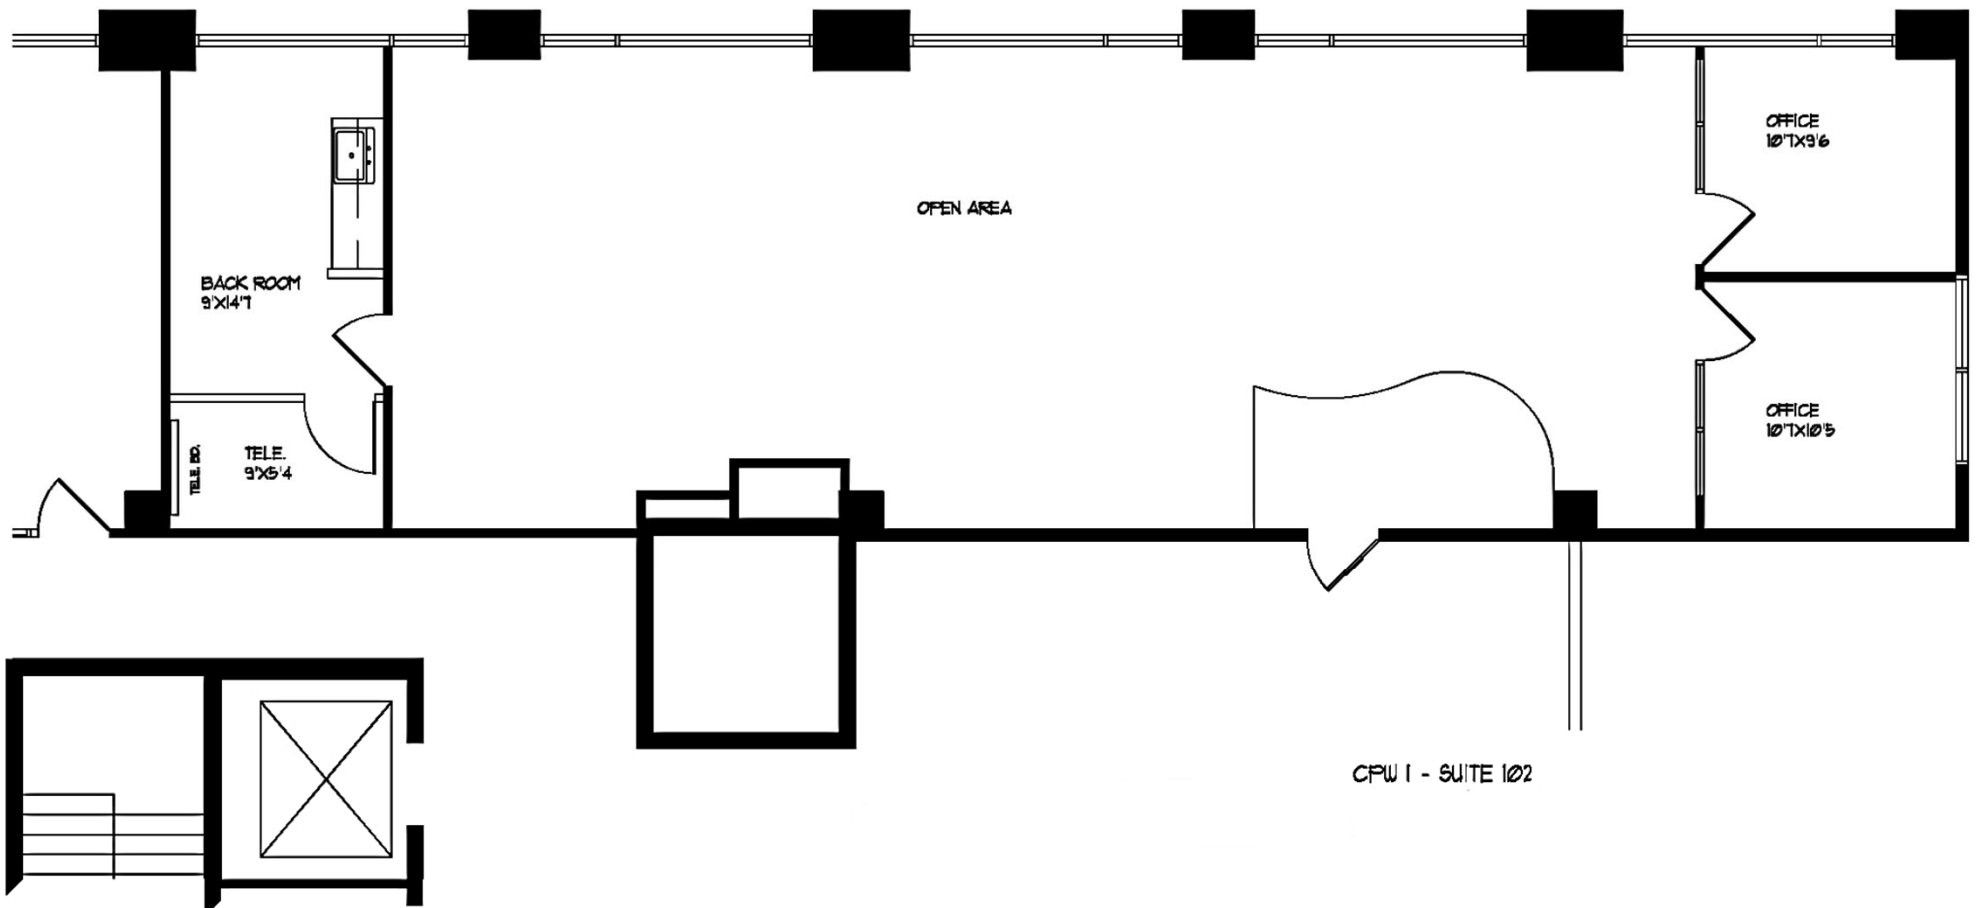

# CYPRESS PARK WEST

6700 & 6750 NORTH ANDREWS AVENUE  
FT. LAUDERDALE, FL

CYPRESS PARK WEST I  
SUITE 102 – 1,785 SF

CPW I - SUITE 102

Jonathan Kingsley  
Executive Vice President  
+1 954 652 4610  
jonathan.kingsley@colliers.com